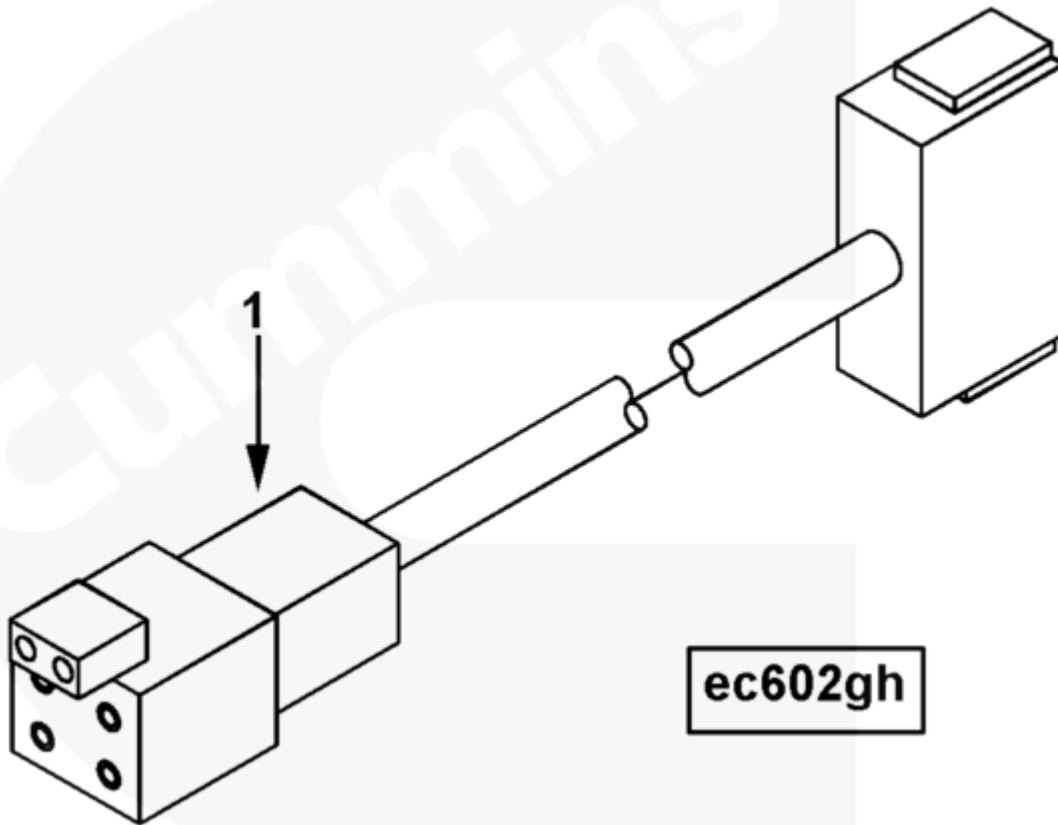

Parts Catalog - Option Detail

Electronic Parts Catalog - Option Detail				
Option	Group	Graphic	Film Card	Date
EC8747	08.07	ec602gh	K38	01-OCT-00
Engines	GTA38, K38, KTA38GC CM558, QSK38 CM2150 K106, QSK38 CM2150 MCRS, QSK38 CM850 MCRS			

©Cummins Inc

SMALL | MEDIUM | LARGE

Cart	Ref No	Part Number	Part Description	Required	Remarks
View My Cart					
		EC8747	Throttle Extension Harness		Wiring harness adapter used...(More)
					with centry throttle
					potentiometer type 1 inputs.
<input type="checkbox"/>	1	3393514	Wiring Harness	1	